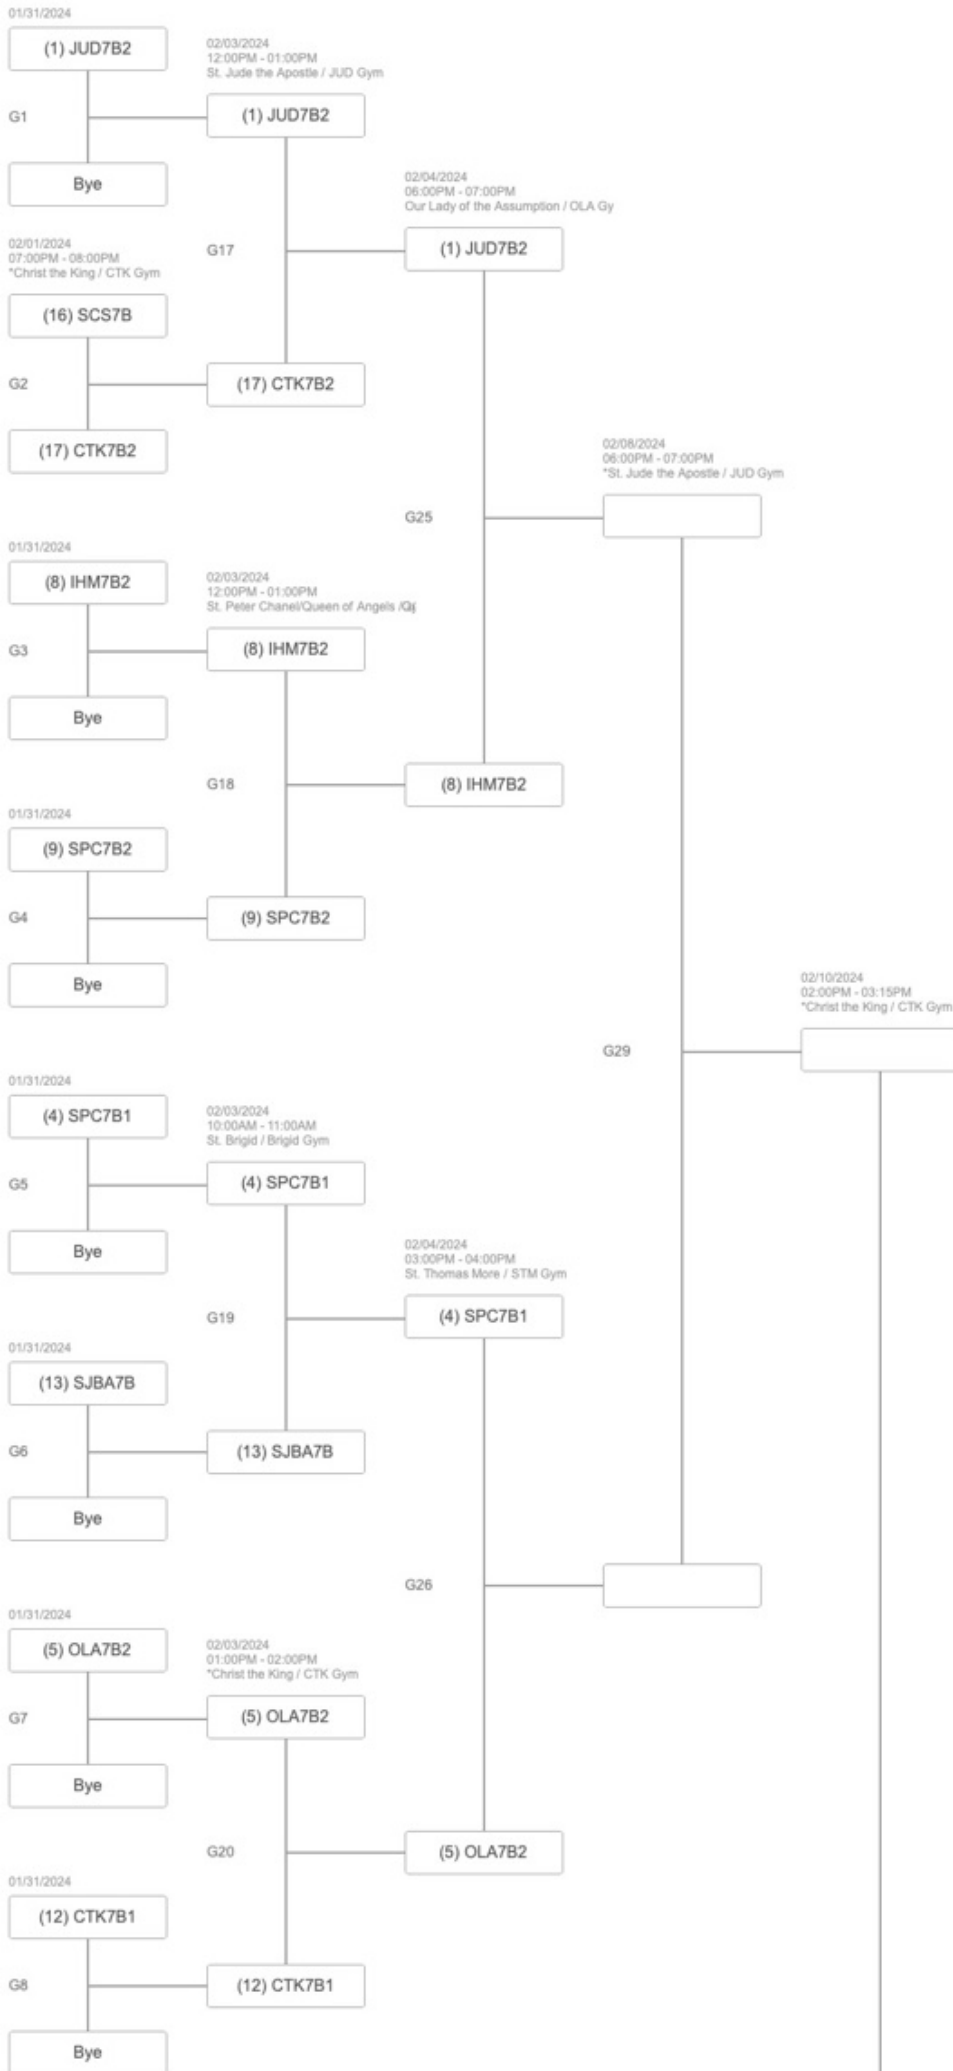

Single Elimination Bracket

WINNER

G31

Order	Round	Home Team	Away Team	Date	Start Time	End Time	Location	Field
1	1	JUD7B2	Bye					
2	1	SCS7B	CTK7B2	02/01/2024 [Thu]	07:00 PM	08:00 PM	*Christ the King	CTK Gym
3	1	IHM7B2	Bye					
4	1	SPC7B2	Bye					
5	1	SPC7B1	Bye					
6	1	SJBA7B	Bye					
7	1	OLA7B2	Bye					
8	1	CTK7B1	Bye					
9	1	IHM7B1	Bye					
10	1	PIN7B	STM7B	02/01/2024 [Thu]	08:00 PM	09:00 PM	St. Brigid	Brigid Gym
11	1	OLA7B3	Bye					
12	1	JUD7B1	Bye					
13	1	OLA7B1	Bye					
14	1	JOE7B	NDA7B	02/01/2024 [Thu]	07:00 PM	08:00 PM	*Immaculate Heart of Mary	IHM Gym
15	1	BRG7B	Bye					
16	1	SJN7B	Bye					
17	2	JUD7B2	CTK7B2	02/03/2024 [Sat]	12:00 PM	01:00 PM	St. Jude the Apostle	JUD Gym
18	2	IHM7B2	SPC7B2	02/03/2024 [Sat]	12:00 PM	01:00 PM	St. Peter Chanel/Queen of Angels	QA Gym
19	2	SPC7B1	SJBA7B	02/03/2024 [Sat]	10:00 AM	11:00 AM	St. Brigid	Brigid Gym
20	2	OLA7B2	CTK7B1	02/03/2024 [Sat]	01:00 PM	02:00 PM	*Christ the King	CTK Gym
21	2	IHM7B1	PIN7B	02/03/2024 [Sat]	10:00 AM	11:00 AM	*Immaculate Heart of Mary	IHM Gym
22	2	OLA7B3	JUD7B1	02/03/2024 [Sat]	11:00 AM	12:00 PM	Our Lady of the Assumption	OLA Gym
23	2	OLA7B1	JOE7B	02/03/2024 [Sat]	12:00 PM	01:00 PM	Our Lady of the Assumption	OLA Gym
24	2	BRG7B	SJN7B	02/03/2024 [Sat]	09:00 AM	10:00 AM	St. Brigid	Brigid Gym
25	3	JUD7B2	IHM7B2	02/04/2024 [Sun]	06:00 PM	07:00 PM	Our Lady of the Assumption	OLA Gym
26	3	SPC7B1	OLA7B2	02/04/2024 [Sun]	03:00 PM	04:00 PM	St. Thomas More	STM Gym
27	3	IHM7B1	JUD7B1	02/04/2024 [Sun]	05:00 PM	06:00 PM	Our Lady of the Assumption	OLA Gym
28	3	OLA7B1	BRG7B	02/04/2024 [Sun]	05:00 PM	06:00 PM	*Christ the King	CTK Gym
29	4	G25 Win	G26 Win	02/08/2024 [Thu]	06:00 PM	07:00 PM	*St. Jude the Apostle	JUD Gym
30	4	G27 Win	G28 Win	02/08/2024 [Thu]	08:00 PM	09:00 PM	Our Lady of the Assumption	OLA Gym
31	5	G29 Win	G30 Win	02/10/2024 [Sat]	02:00 PM	03:15 PM	*Christ the King	CTK Gym