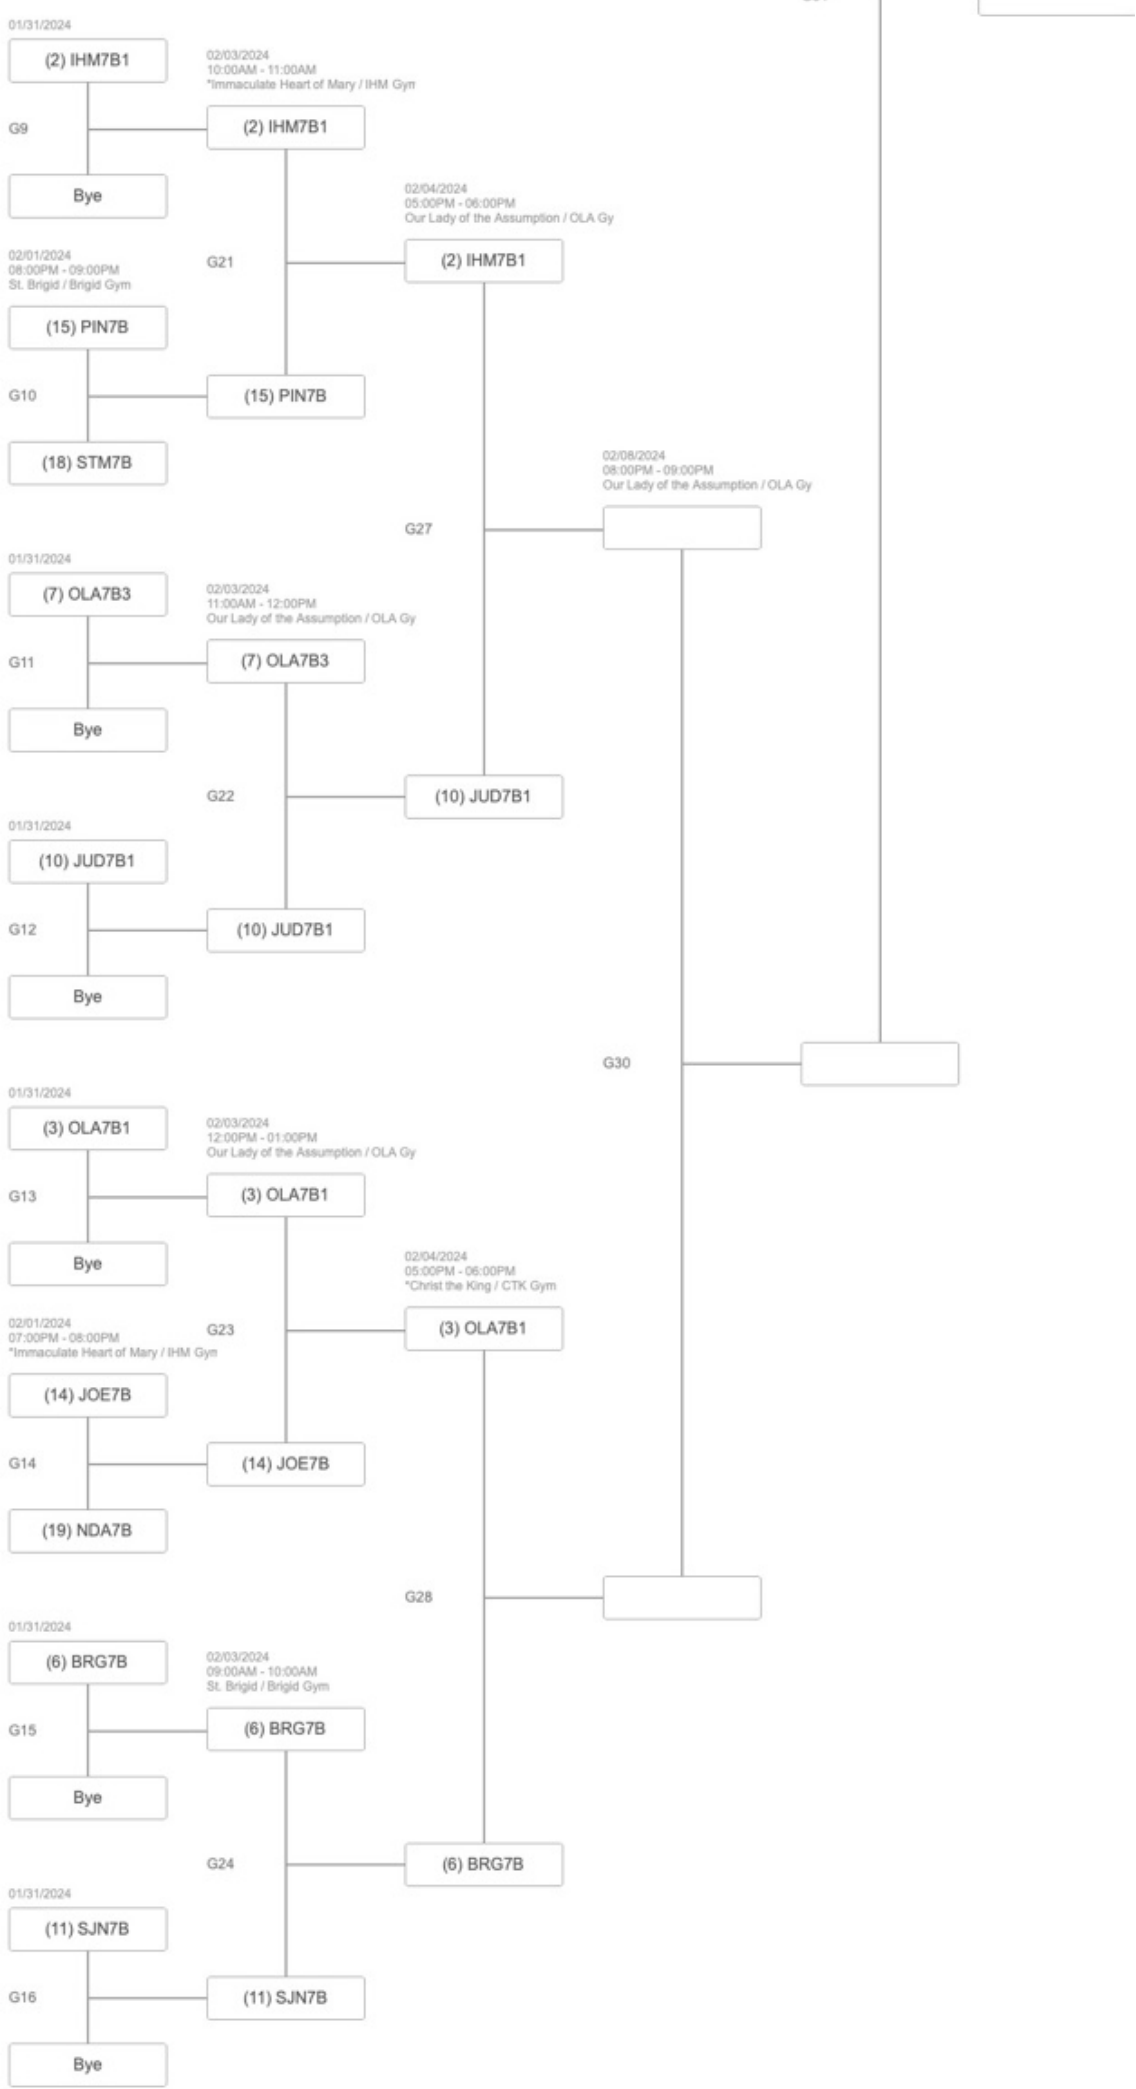

Single Elimination Bracket

WINNER

G31

Order	Round	Home Team	Away Team	Date	Start Time	End Time	Location	Field
1	1	JUD7B2	Bye					
2	1	SCS7B	CTK7B2	02/01/2024 [Thu]	07:00 PM	08:00 PM	*Christ the King	CTK Gym
3	1	IHM7B2	Bye					
4	1	SPC7B2	Bye					
5	1	SPC7B1	Bye					
6	1	SJBA7B	Bye					
7	1	OLA7B2	Bye					
8	1	CTK7B1	Bye					
9	1	IHM7B1	Bye					
10	1	PIN7B	STM7B	02/01/2024 [Thu]	08:00 PM	09:00 PM	St. Brigid	Brigid Gym
11	1	OLA7B3	Bye					
12	1	JUD7B1	Bye					
13	1	OLA7B1	Bye					
14	1	JOE7B	NDA7B	02/01/2024 [Thu]	07:00 PM	08:00 PM	*Immaculate Heart of Mary	IHM Gym
15	1	BRG7B	Bye					
16	1	SJN7B	Bye					
17	2	JUD7B2	CTK7B2	02/03/2024 [Sat]	12:00 PM	01:00 PM	St. Jude the Apostle	JUD Gym
18	2	IHM7B2	SPC7B2	02/03/2024 [Sat]	12:00 PM	01:00 PM	St. Peter Chanel/Queen of Angels	QA Gym
19	2	SPC7B1	SJBA7B	02/03/2024 [Sat]	10:00 AM	11:00 AM	St. Brigid	Brigid Gym
20	2	OLA7B2	CTK7B1	02/03/2024 [Sat]	01:00 PM	02:00 PM	*Christ the King	CTK Gym
21	2	IHM7B1	PIN7B	02/03/2024 [Sat]	10:00 AM	11:00 AM	*Immaculate Heart of Mary	IHM Gym
22	2	OLA7B3	JUD7B1	02/03/2024 [Sat]	11:00 AM	12:00 PM	Our Lady of the Assumption	OLA Gym
23	2	OLA7B1	JOE7B	02/03/2024 [Sat]	12:00 PM	01:00 PM	Our Lady of the Assumption	OLA Gym
24	2	BRG7B	SJN7B	02/03/2024 [Sat]	09:00 AM	10:00 AM	St. Brigid	Brigid Gym
25	3	JUD7B2	IHM7B2	02/04/2024 [Sun]	06:00 PM	07:00 PM	Our Lady of the Assumption	OLA Gym
26	3	SPC7B1	OLA7B2	02/04/2024 [Sun]	03:00 PM	04:00 PM	St. Thomas More	STM Gym
27	3	IHM7B1	JUD7B1	02/04/2024 [Sun]	05:00 PM	06:00 PM	Our Lady of the Assumption	OLA Gym
28	3	OLA7B1	BRG7B	02/04/2024 [Sun]	05:00 PM	06:00 PM	*Christ the King	CTK Gym
29	4	G25 Win	G26 Win	02/08/2024 [Thu]	06:00 PM	07:00 PM	*St. Jude the Apostle	JUD Gym
30	4	G27 Win	G28 Win	02/08/2024 [Thu]	08:00 PM	09:00 PM	Our Lady of the Assumption	OLA Gym
31	5	G29 Win	G30 Win	02/10/2024 [Sat]	02:00 PM	03:15 PM	*Christ the King	CTK Gym